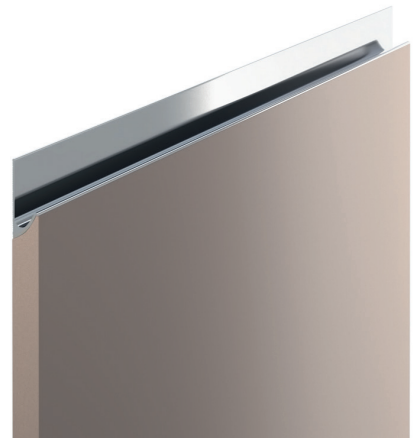

UP

Ghisa

UP

Inox

REVERSE

Reverse Brill

REVERSE

Reverse filo antracite

FLAT
Chelsea

finitura ghisa e nichel satinato
cast iron finish and satin nickel
finition fonte et nickel satiné

interasse / step 160
interasse / step 320

FLAT
Tribeca

finitura ghisa
cast iron finish
finition fonte

interasse / step 160

FLAT
Urban

finitura ghisa
cast iron finish
finition fonte

interasse / step 160

FLAT
Ostuni

finitura cromo
chrome finish
finition chrome

interasse / step 192
interasse / step 480

FLAT
Vieste